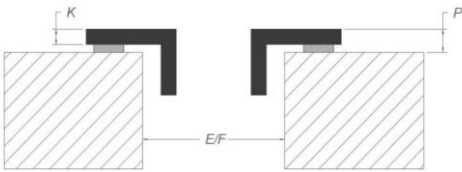

Accessories

Connection adapter back panel	Supplied with appliance
-------------------------------	-------------------------

Dimensions

*When installing directly against an uninsulated outside wall, we recommend using an installation kit with air outlet in the plinth.

Surface mounting

Flushline mounting

Dimensions

	mm							
	E	F	K	P	R	S	T	X
Surface	750	490	4	6				55 min
Flushmount	750	490	4	6	7	804	524	55 min