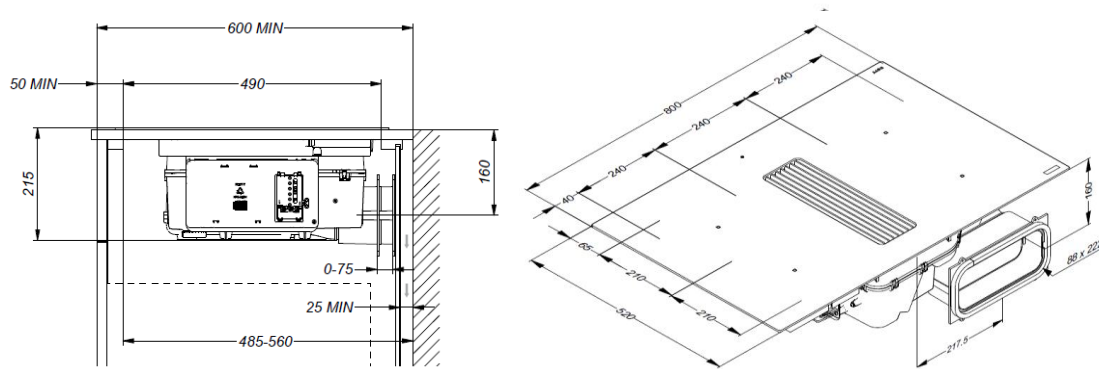

Technical specifications

Electrical connection value (W)	7568 W
Multiphase supply voltage	230 V / 400 V - 2N / 3N
Single-phase supply voltage	230 V
Power cable (included)	1,5 m
Weight (kg)	18,3

Accessories

Accessories

Connection adapter back panel	Supplied with appliance

Dimensions