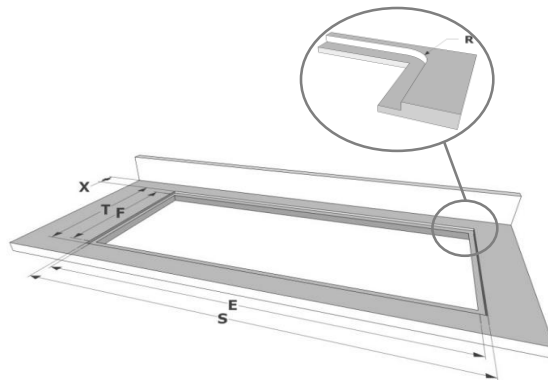

Accessories

Connection adapter back panel	Supplied with appliance
-------------------------------	-------------------------

Dimensions

*When installing directly against an uninsulated outside wall, we recommend using an installation kit with air outlet in the plinth.

Surface mounting

Flushline mounting

Dimensions

	mm							
	E	F	K	P	R	S	T	X
Surface	750	490	4	6				55 min
Flushmount	750	490	4	6	7	804	524	55 min