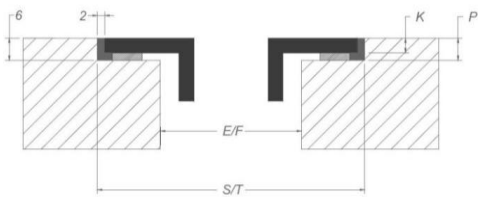

Accessories

Connection adapter back panel	Supplied with appliance
-------------------------------	-------------------------

Dimensions

*When installing directly against an uninsulated outside wall, we recommend using an installation kit with air outlet in the plinth.

Surface mounting

Flushline mounting

Dimensions

	mm							
	E	F	K	P	R	S	T	X
Surface	750	490	4	6				55 min
Flushmount	750	490	4	6	7	804	524	55 min